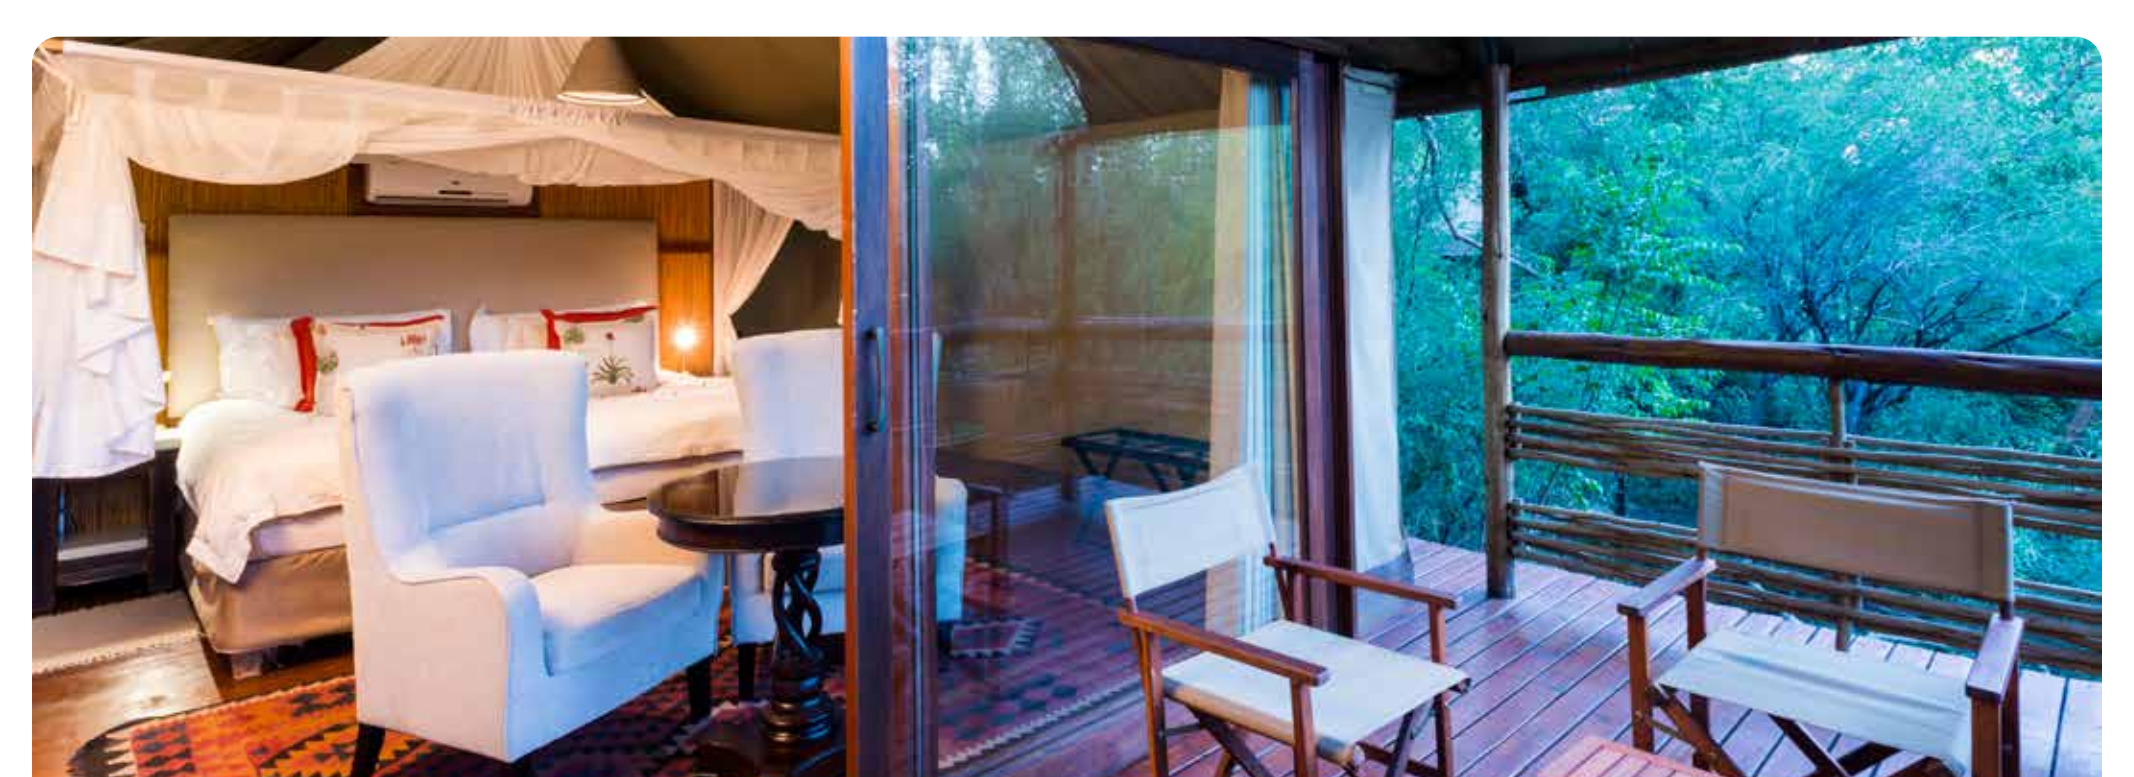

aha Ivory Tree Game Lodge

Pilanesberg National Park

SELF-DRIVE INCLUDES

- 2 Nights stay in a Twin Chalet
 - Breakfast, Lunch & Dinner daily
 - 2 Game Drives daily
 - Wi-Fi

FROM R6 270 pps

Valid until 30 Sep '24 | Ref: 3537683