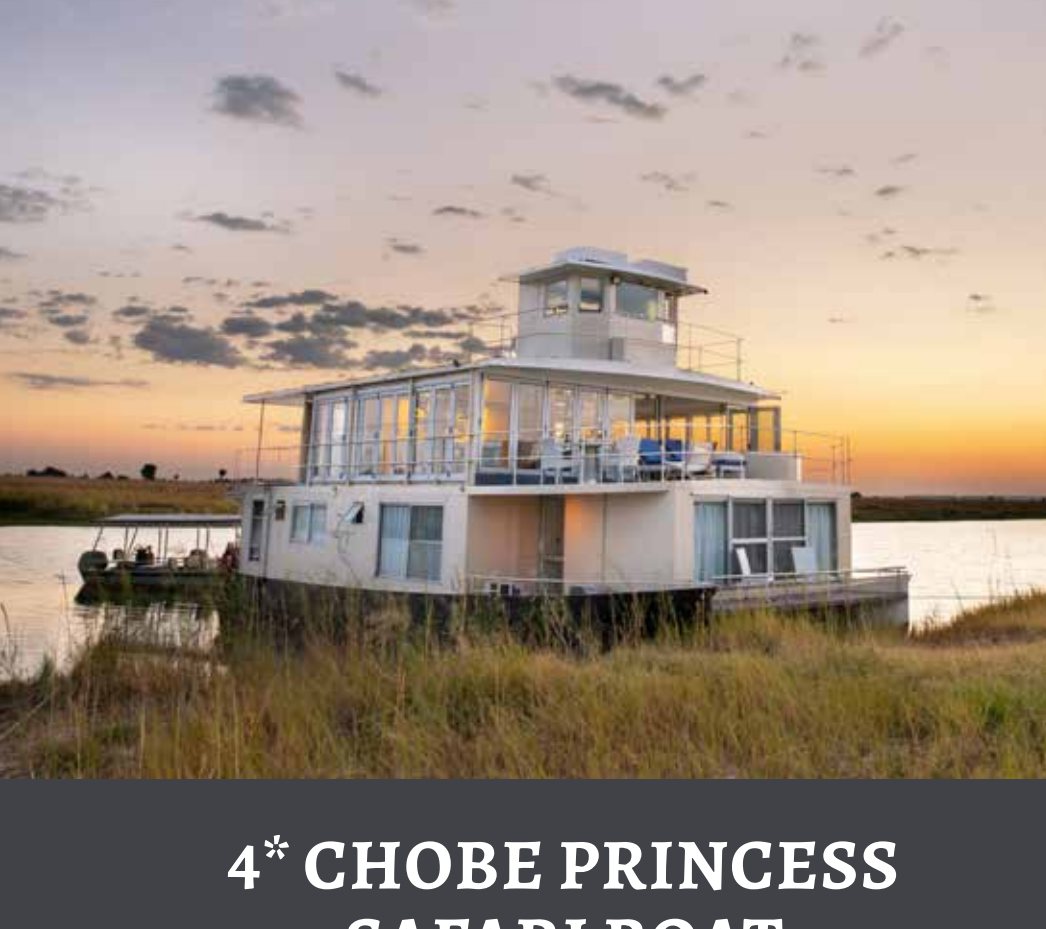

CHOBE

4* CHOBE PRINCESS SAFARI BOAT

1. **INCLUDES**
2. Return flights incl. airline levies
   - Return transfers
   - 3 Night stay in a Standard Cabin

1. **ALL-INCLUSIVE**
2. Breakfast, Lunch, Dinner & selected local Drinks daily

1. **BONUS**
2. Guided water-based game viewing & bird watching on tender boats
   - Guided cultural tour of a local village
   - Guided water-based fishing strictly on catch & release basis