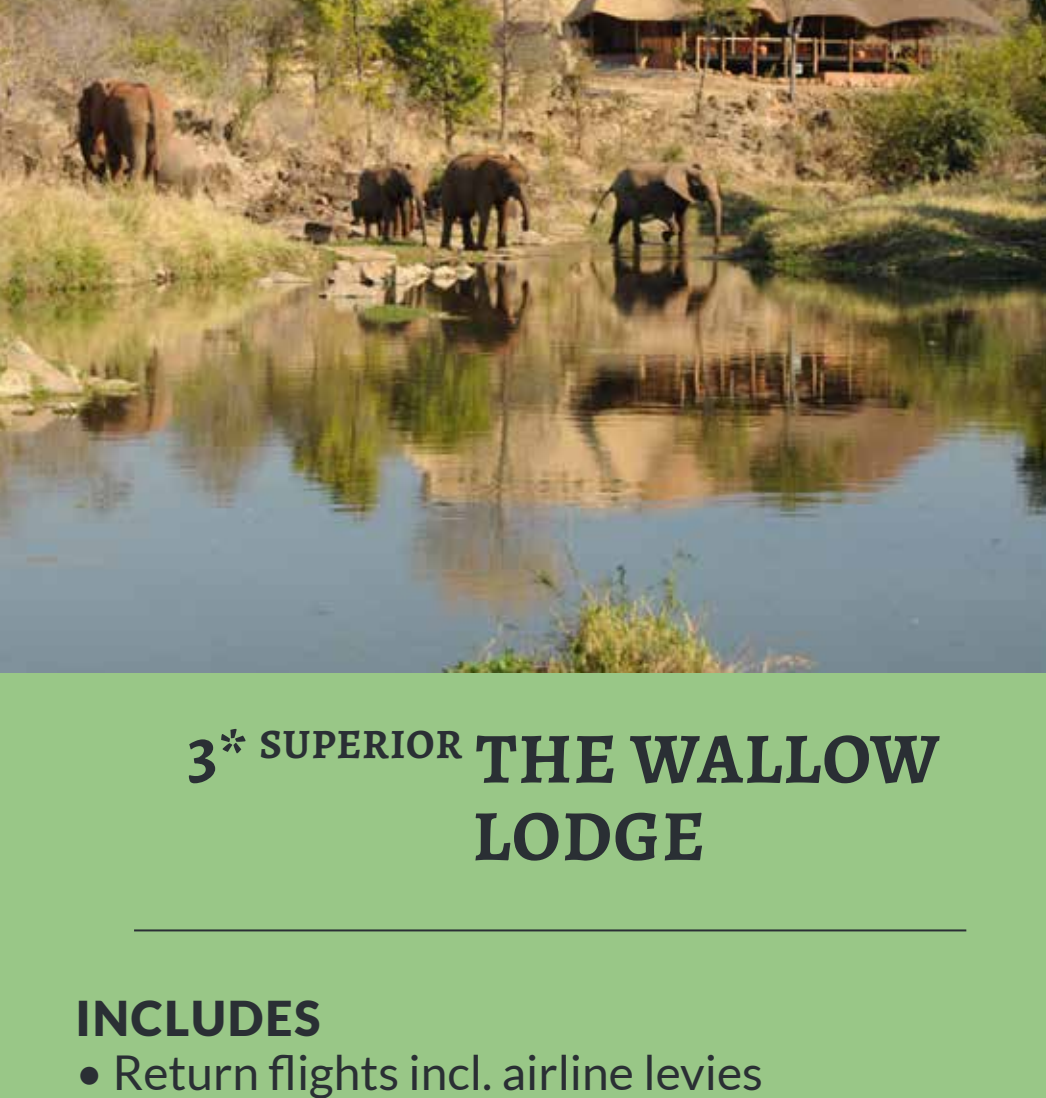

## MOMBASA DIANI BEACH

### 3\* SUPERIOR THE WALLOW LODGE

- INCLUDES**
- Return flights incl. airline levies
  - Return transfers
  - 3 Night stay in Tented Suites

- ALL-INCLUSIVE**
- Breakfast, Lunch, Dinner & selected Drinks daily
  - Enjoy Cocktails & Canapés at the Batoka Gorge
  - Visit the Victoria Falls Wildlife Trust or experience a guided tour of the Falls.
  - Enjoy a Game Drive on the Wild Horizons Wildlife sanctuary Village Tour