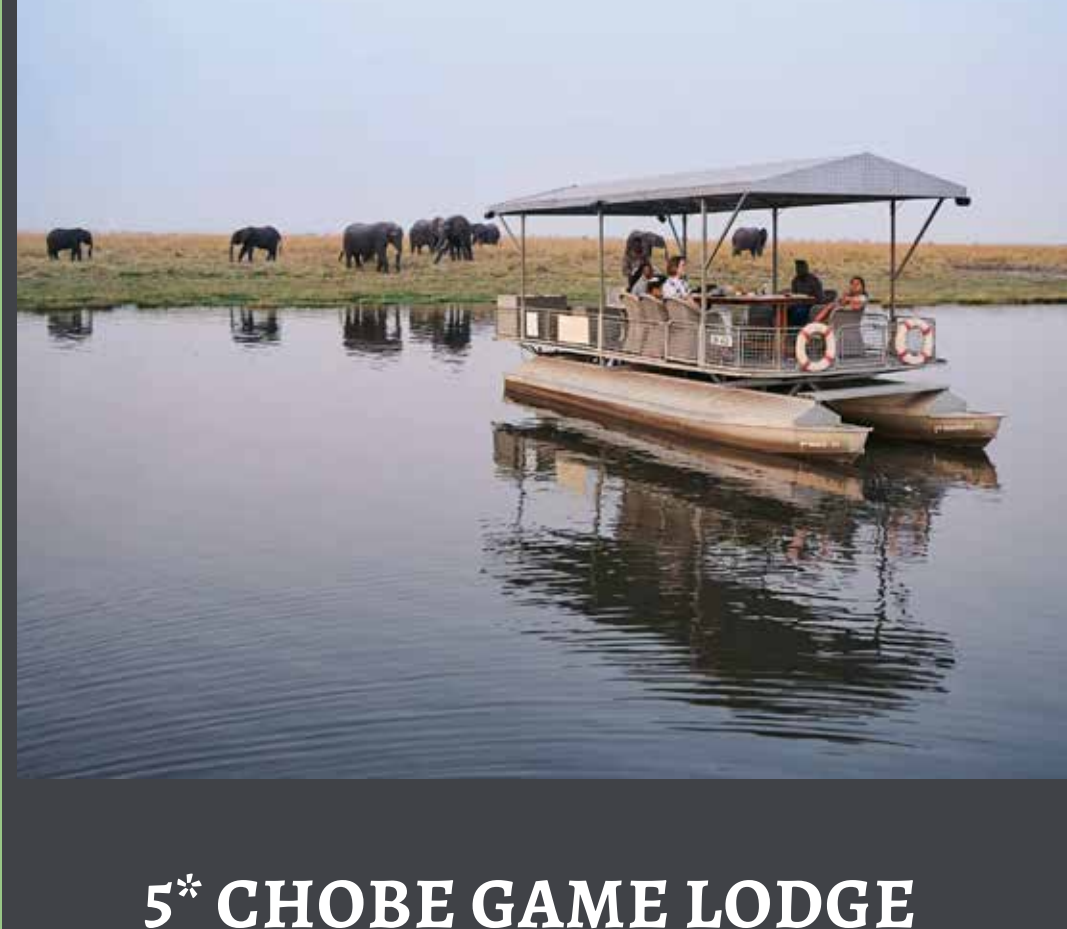

### 4\* CHOBE PRINCESS SAFARI BOAT

- INCLUDES**
- Return flights incl. airline levies
  - Return transfers
  - 3 Night stay in a Standard Cabin

- ALL-INCLUSIVE**
- Breakfast, Lunch, Dinner & selected local Drinks daily

- BONUS**
- Guided water-based game viewing & bird watching on tender boats
  - Guided cultural tour of a local village
  - Guided water-based fishing strictly on catch & release basis

FLY-IN EX JNB FROM  
**R28 630** PPS

### 5\* CHOBE GAME LODGE

- INCLUDES**
- Return flights incl. airline levies
  - Return transfers
  - 3 Night stay in a Standard Suite Room

- ALL-INCLUSIVE**
- Breakfast, Lunch, Dinner & selected local Drinks daily
  - Immerse yourself in the enchanting ambiance of The Lodge's Tswene Rooftop Bar and Linyanti Bar, exquisitely built in a traditional Bedouin tent style
  - A large swimming pool, centrally located in the gardens, with loungers and daybeds for those hot afternoons
  - A well-equipped and extra-cooled air-conditioned gym and Kalahari-inspired Spa with a comprehensive selection of treatments on offer
  - A 40 foot traditionally carved dhow is moored offshore and available for guests use at all times
  - Wi-Fi is offered throughout the public areas, boardwalk, and rooms