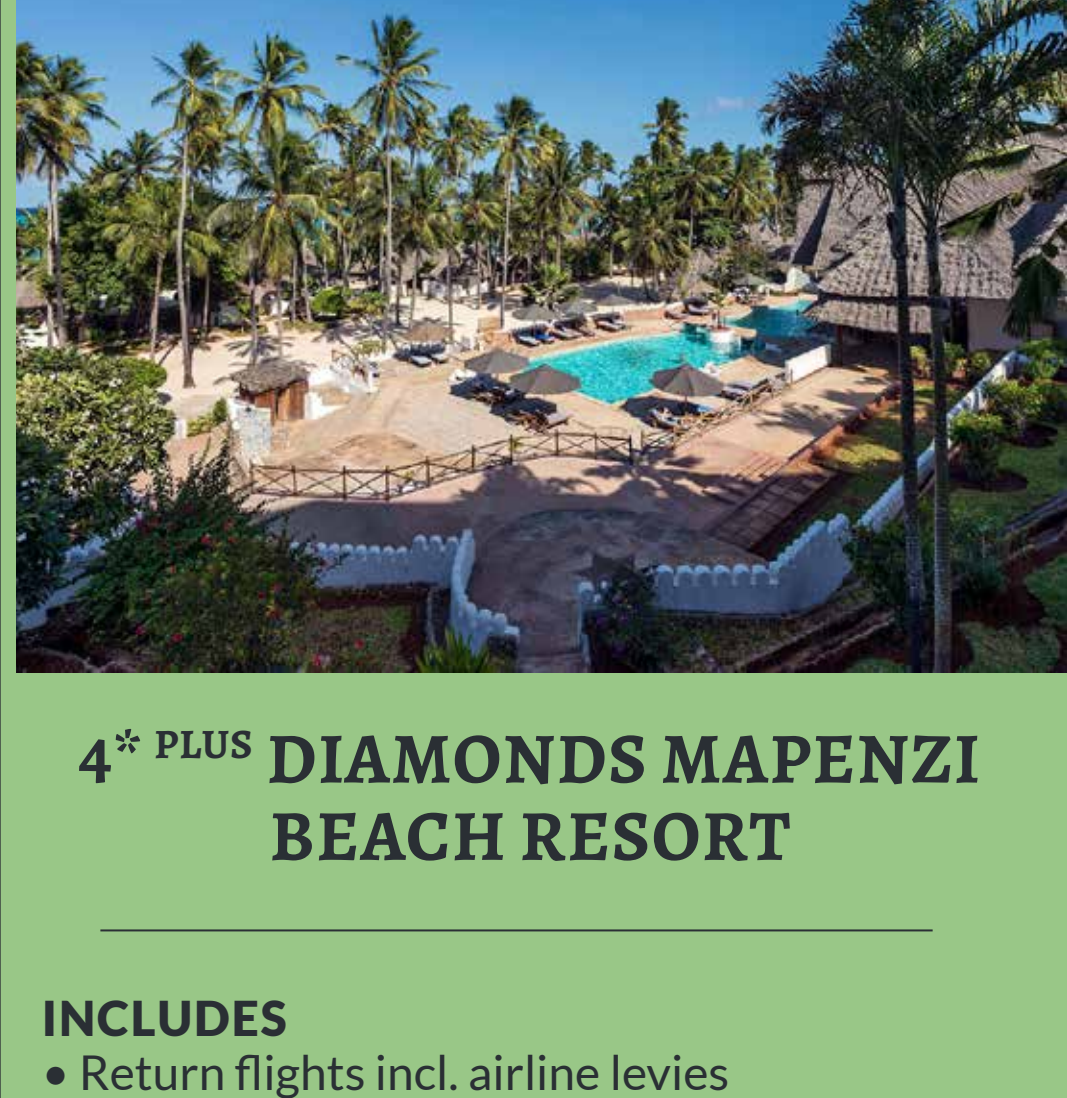

ZANZIBAR

4* PLUS DIAMONDS MAPENZI BEACH RESORT

1. **INCLUDES**
2. Return flights incl. airline levies
   - Return transfers
   - 7 Night stay in a Garden Room

1. **ALL-INCLUSIVE**
2. Breakfast, Lunch, Dinner & selected Drinks incl. juices, house wine, local beer, coffee & tea served throughout the day
   - Selected spirits & cocktails served from 12:00 to 00:00
   - Snacks served daily at Hibiscus Pool Bar
   - Lunch can be enjoyed at the Onda Restaurant
   - All day entertainment with Aqua aerobics, stretching, canoes, beach volley, table tennis, billiard table, indoor games & a daily soft entertainment program

FLY-IN EX JNB FROM
R25 405 PPS

REF: 3509667 | Valid 01 Apr - 30 Jun '24
Book by 30 Apr '24